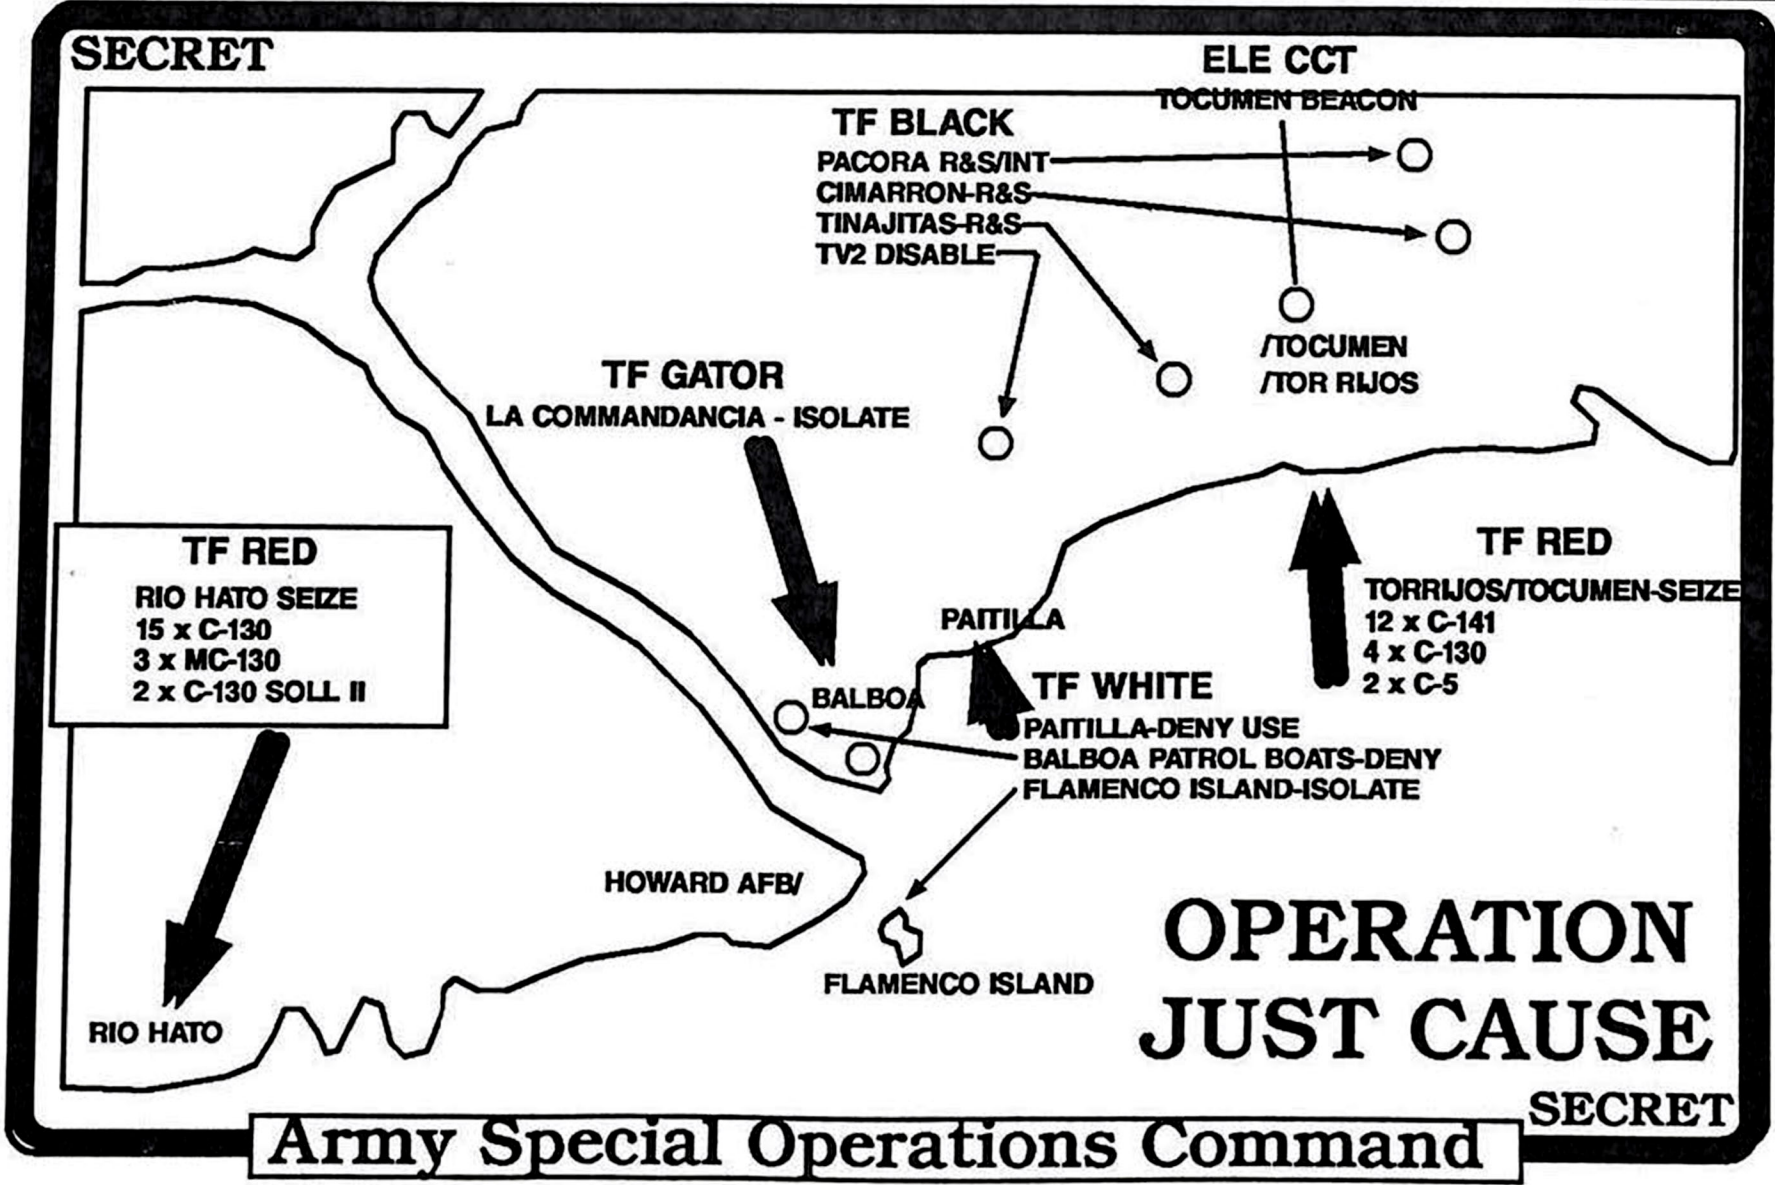

SECRET

Army Special Operations Command

UNCLASSIFIED